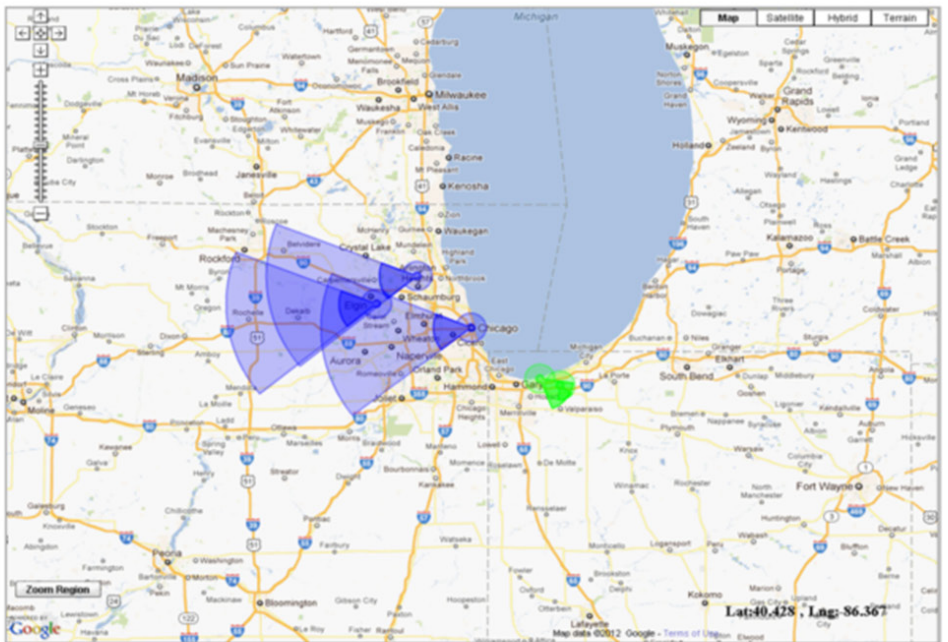

Or select the location on the map

Select Channel

- Select all
- 2  3  4  5  6  7  8  9  10  11
  - 12  13  14  15  16  17  18  19  20  21
  - 22  23  24  25  26  27  28  29  30  31
  - 32  33  34  35  36  37  38  39  40  41
  - 42  43  44  45  46  47  48  49  50  51

Protected Area

- Select all
- TV Channel
  - BAS Link
  - Translator
  - Metropolitan PLMRS/MRS
  - Waiver PLMRS/CMRS
  - Offshore Radio Telephone
  - Astronomy
  - Border Areas

Distance Measurement

km  miles

## Check TV White Space Channels

Location Information

Place: **415 W Scott St, Chicago IL 60610, USA**

Coordinate: **41.905038-87.639520**  
HAAT: **0.54 m**

Available TV White SPACE Channels

- 2  3  4  5  6  7  8  9  10  11
- 12  13  14  15  16  17  18  19  20  21
- 22  23  24  25  26  27  28  29  30  31
- 32  33  34  35  36  37  38  39  40  41
- 42  43  44  45  46  47  48  49  50  51

- Available
- Reserved Microphone
- Unavailable
- Microphone
- Prohibition of use

If you have some difficulties about using map click [Help](#)