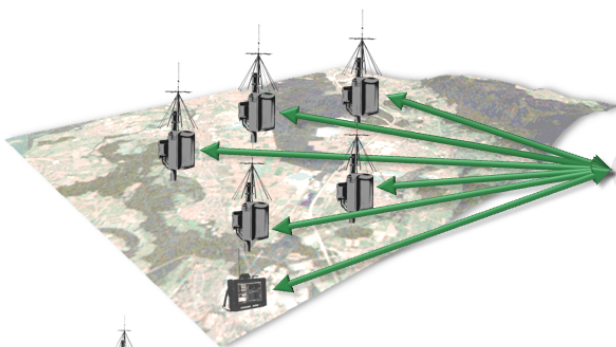

Remote Monitoring Network

Local Processing

- RAW Data: 30 Days Rolling
- Compressed Data: 2 Years Rolling

- Remote Monitoring Unit
- Portable Monitoring Unit

Central Management Unit

- Network Management
- Access Control
- Profile Management
- Storage of Previous Data Requests (can be Back up of RMU)

Optional

Analysis Servers and Tools

- MONITORplus: Spectrum Analysis, Reporting and Display
- Geo-location: TDOR/POA Geo-location and GIS
- Other: EMC Analysis Server / Base Station Data Server
- SPECTRA License Database and Spectrum Management

Client

- Spectrum Analysis Display

Optional

Local or Remote Access