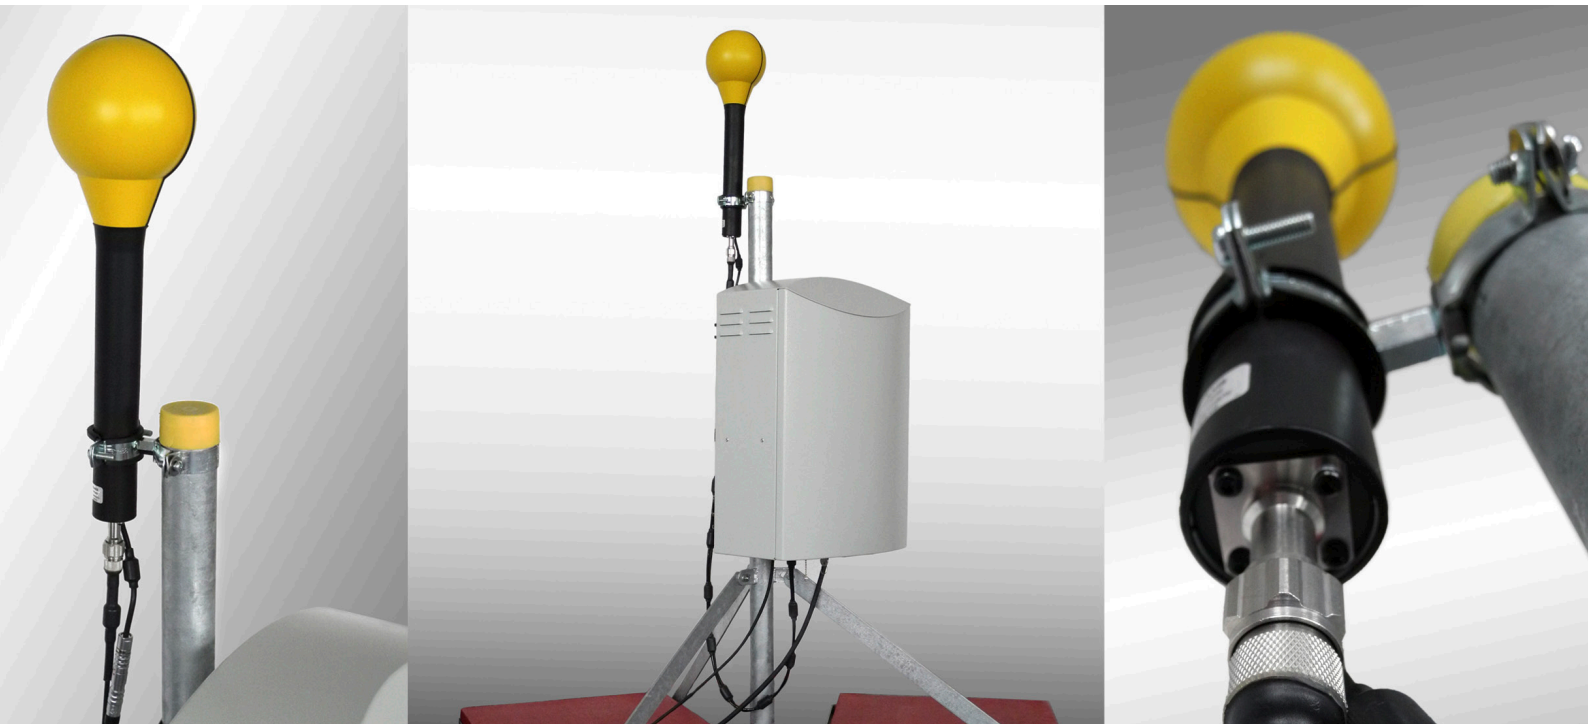

# LS OBSERVER EMF – Technical Specifications

LS Observer is a comprehensive spectrum monitoring system designed for long term spectrum analysis and data gathering. The LS Observer EMF is specifically created for long term EMF measurement campaigns.

The unit is designed for permanent or semi –permanent installation to allow for EMF exposure to be monitored and stored over long periods. The data can be remotely interrogated at anytime as part of an LS observer network.