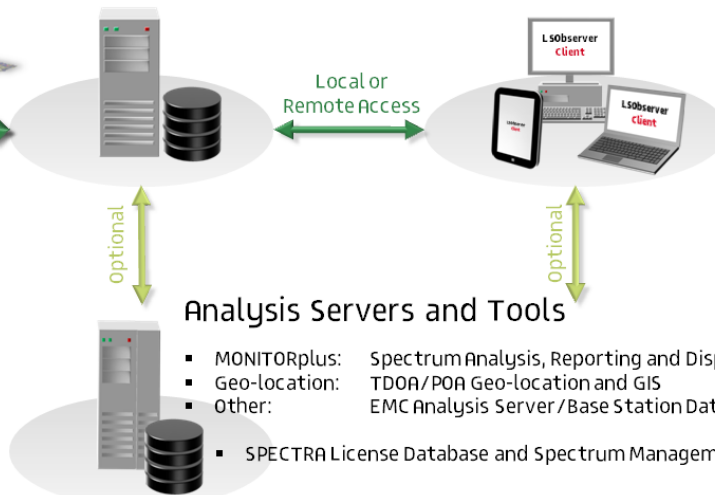

LS OBSERVER EMF – Technical Specifications

LS Observer is a comprehensive spectrum monitoring system designed for long term spectrum analysis and data gathering. The LS Observer EMF is specifically created for long term EMF measurement campaigns.

The unit is designed for permanent or semi –permanent installation to allow for EMF exposure to be monitored and stored over long periods. The data can be remotely interrogated at anytime as part of an LS observer network.

Remote Monitoring Network

Local Processing

- RAW Data: 30 Days Rolling
- Compressed Data: 2 Years Rolling

Central Management Unit

- Network Management
- Access Control
- Profile Management
- Storage of Previous Data Requests (can be Back up of RMU)

Client

- Spectrum Analysis Display

Remote Monitoring Unit
 Portable Monitoring Unit

Analysis Servers and Tools

- MONITORplus: Spectrum Analysis, Reporting and Display
- Geo-location: TDOR/POA Geo-location and GIS
- Other: EMC Analysis Server / Base Station Data Server
- SPECTRA License Database and Spectrum Management