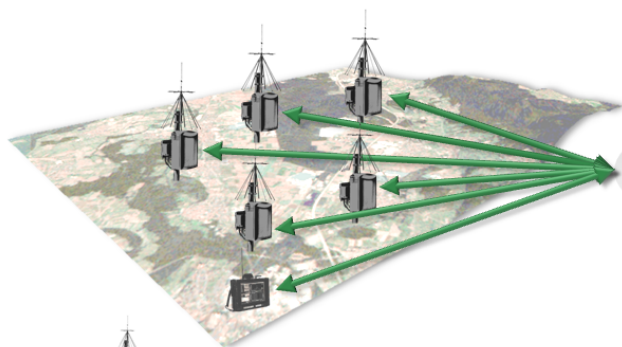

Remote Monitoring Unit
 Portable Monitoring Unit